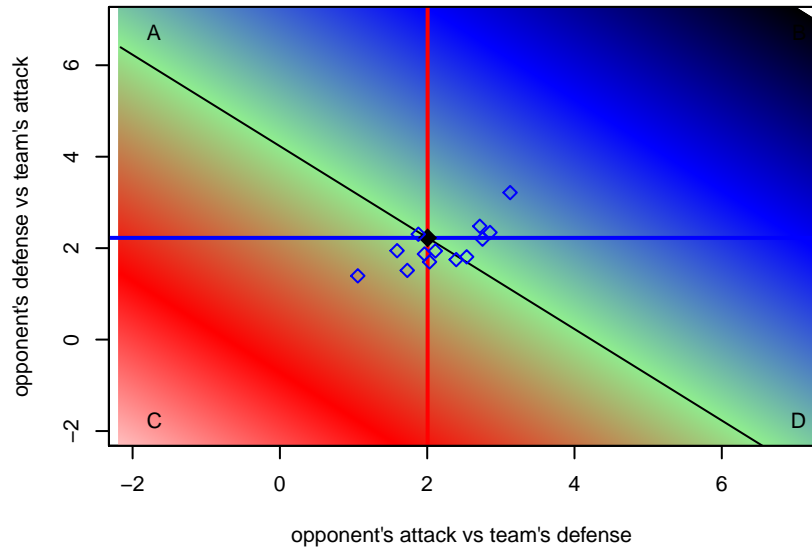

Venues played:
 2016 KITG GU17 Green
 2016 WA Rush Cup G00 Gold U17
 2016 Win PSPL Classic 1 (00) U17
 2016 WA Cup Bronze Division

Shoreline SC Verrou G00
 Dots are actual minus expected GF (blue circles) and GA (red triangles).
 Blue line is smoothed change in attack strength. Red is smoothed change in defense strength.

**attack and defense variance (black dot)
relative to other teams
and top 10 in region**

**attack and defense rating
relative to others at age
and all opponents in last 13 months**

**attack and defense rating
relative to others at age
and all opponents in last 13 months**

Performance relative to 13 month average

Performance relative to 13 month average

Distribution of opponents
 Red = Lose zone, Blue = Win zone, Green = Even
 Black line separates win/lose zones

lot. A=Neither has attack advantage, B=Opponent has both attack and defense advantage, C=Opponent has both attack and defense disadvantage, D=Both have