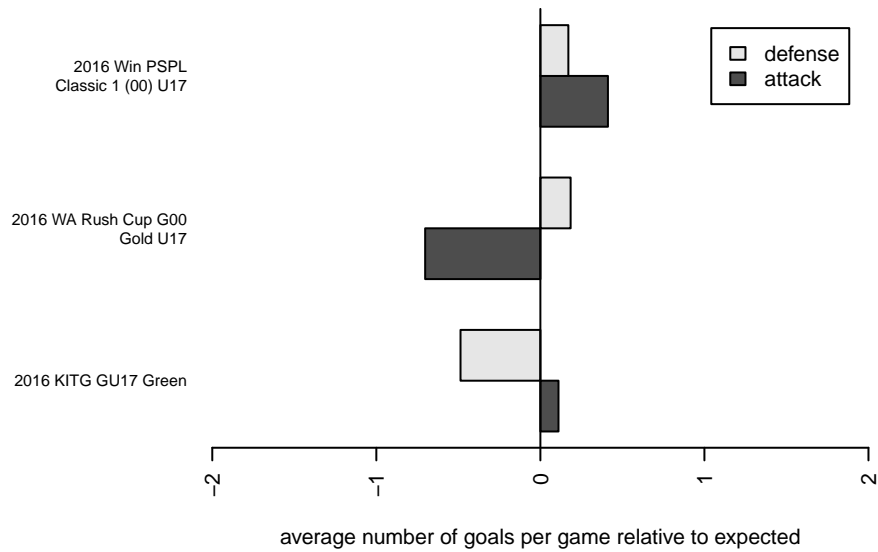

Venues played:
 2016 KITG GU17 Green
 2016 WA Rush Cup G00 Gold U17
 2016 Win PSPL Classic 1 (00) U17
 2016 WA Cup Bronze Division

Shoreline SC Verrou G00
 Dots are actual minus expected GF (blue circles) and GA (red triangles).
 Blue line is smoothed change in attack strength. Red is smoothed change in defense strength.

**attack and defense variance (black dot)
relative to other teams
and top 10 in region**

**attack and defense rating
relative to others at age
and all opponents in last 13 months**

**attack and defense rating
relative to others at age
and all opponents in last 13 months**

Performance relative to 13 month average

Performance relative to 13 month average

Distribution of opponents
 Red = Lose zone, Blue = Win zone, Green = Even
 Black line separates win/lose zones

lot. A=Neither has attack advantage, B=Opponent has both attack and defense advantage, C=Opponent has both attack and defense disadvantage, D=Both have