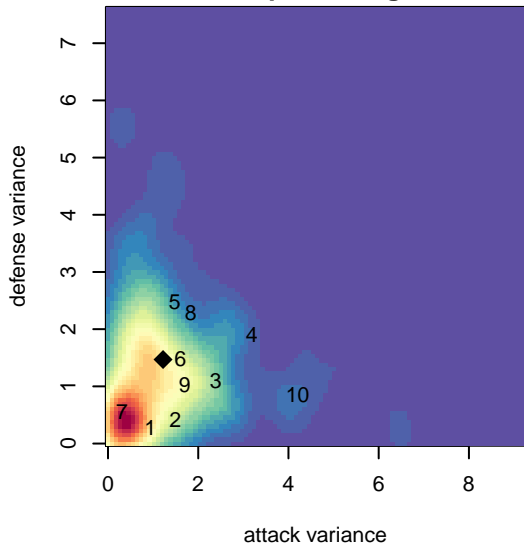

Shoreline SC Verrou G00

Shoreline, WA
 G00 total strength=1410
 attack=9.25 defense=7.43
 spr league = Win PSPL Classic 1 (00) U17

alt names used:
 SHORELINE SPORTS VERROU G00 (WA)
 Shoreline Verrou G00
 Shoreline Sports Club Verrou 00
 SHORELINE SPORTS VERROU G00

Venues played:
 2016 KITG GU17 Green
 2016 WA Rush Cup G00 Gold U17
 2016 Win PSPL Classic 1 (00) U17
 2016 WA Cup Bronze Division

Shoreline SC Verrou G00
 Dots are actual minus expected GF (blue circles) and GA (red triangles).
 Blue line is smoothed change in attack strength. Red is smoothed change in defense strength.

**attack and defense variance (black dot)
relative to other teams
and top 10 in region**

**attack and defense rating
relative to others at age
and all opponents in last 13 months**

**attack and defense rating
relative to others at age
and all opponents in last 13 months**

Performance relative to 13 month average

Performance relative to 13 month average

Distribution of opponents
 Red = Lose zone, Blue = Win zone, Green = Even
 Black line separates win/lose zones

lot. A=Neither has attack advantage, B=Opponent has both attack and defense advantage, C=Opponent has both attack and defense disadvantage, D=Both have