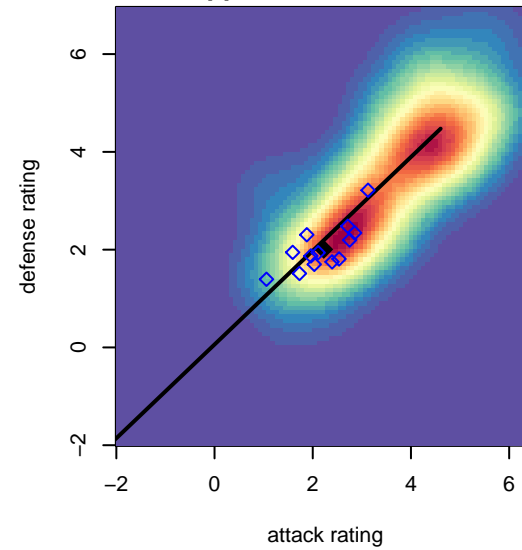

Shoreline SC Verrou G00

Shoreline, WA
 G00 total strength=1410
 attack=9.25 defense=7.43
 spr league = Win PSPL Classic 1 (00) U17

alt names used:
 SHORELINE SPORTS VERROU G00 (WA)
 Shoreline Verrou G00
 Shoreline Sports Club Verrou 00
 SHORELINE SPORTS VERROU G00

Venues played:
 2016 KITG GU17 Green
 2016 WA Rush Cup G00 Gold U17
 2016 Win PSPL Classic 1 (00) U17
 2016 WA Cup Bronze Division

Shoreline SC Verrou G00
 Dots are actual minus expected GF (blue circles) and GA (red triangles).
 Blue line is smoothed change in attack strength. Red is smoothed change in defense strength.

**attack and defense variance (black dot)
relative to other teams
and top 10 in region**

**attack and defense rating
relative to others at age
and all opponents in last 13 months**

**attack and defense rating
relative to others at age
and all opponents in last 13 months**

Performance relative to 13 month average

Performance relative to 13 month average

Distribution of opponents
 Red = Lose zone, Blue = Win zone, Green = Even
 Black line separates win/lose zones

lot. A=Neither has attack advantage, B=Opponent has both attack and defense advantage, C=Opponent has both attack and defense disadvantage, D=Both have