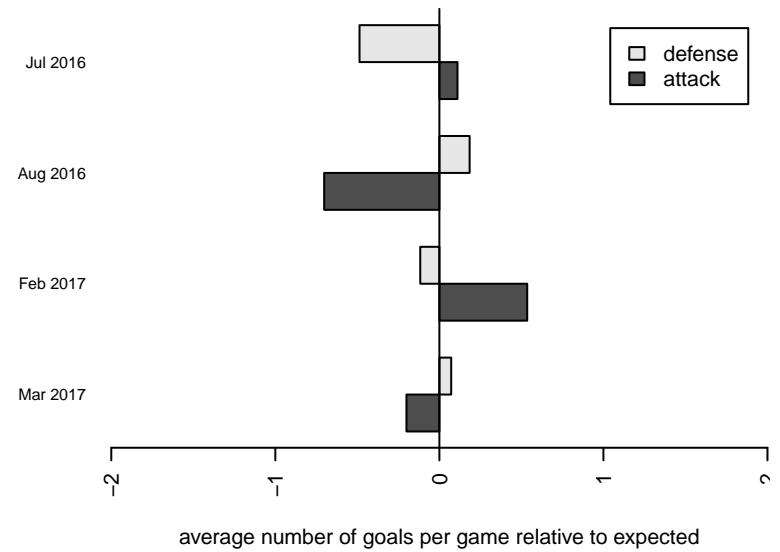

Venues played:
 2016 KITG GU17 Green
 2016 WA Rush Cup G00 Gold U17
 2016 Win PSPL Classic 1 (00) U17
 2016 WA Cup Bronze Division

Shoreline SC Verrou G00
 Dots are actual minus expected GF (blue circles) and GA (red triangles).
 Blue line is smoothed change in attack strength. Red is smoothed change in defense strength.

**attack and defense variance (black dot)
relative to other teams
and top 10 in region**

**attack and defense rating
relative to others at age
and all opponents in last 13 months**

**attack and defense rating
relative to others at age
and all opponents in last 13 months**

Performance relative to 13 month average

Performance relative to 13 month average

Distribution of opponents
 Red = Lose zone, Blue = Win zone, Green = Even
 Black line separates win/lose zones

lot. A=Neither has attack advantage, B=Opponent has both attack and defense advantage, C=Opponent has both attack and defense disadvantage, D=Both have