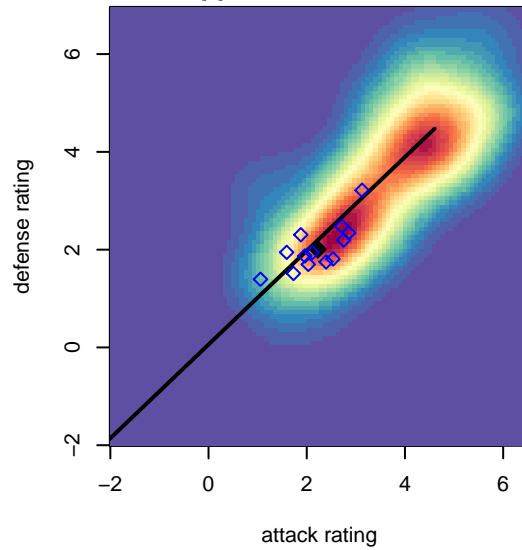

Shoreline SC Verrou G00

Shoreline, WA
 G00 total strength=1410
 attack=9.25 defense=7.43
 spr league = Win PSPL Classic 1 (00) U17

alt names used:
 SHORELINE SPORTS VERROU G00 (WA)
 Shoreline Verrou G00
 Shoreline Sports Club Verrou 00
 SHORELINE SPORTS VERROU G00

Venues played:
 2016 KITG GU17 Green
 2016 WA Rush Cup G00 Gold U17
 2016 Win PSPL Classic 1 (00) U17
 2016 WA Cup Bronze Division

Shoreline SC Verrou G00
 Dots are actual minus expected GF (blue circles) and GA (red triangles).
 Blue line is smoothed change in attack strength. Red is smoothed change in defense strength.

**attack and defense variance (black dot)
relative to other teams
and top 10 in region**

**attack and defense rating
relative to others at age
and all opponents in last 13 months**

**attack and defense rating
relative to others at age
and all opponents in last 13 months**

Performance relative to 13 month average

Performance relative to 13 month average

Distribution of opponents
 Red = Lose zone, Blue = Win zone, Green = Even
 Black line separates win/lose zones

lot. A=Neither has attack advantage, B=Opponent has both attack and defense advantage, C=Opponent has both attack and defense disadvantage, D=Both have