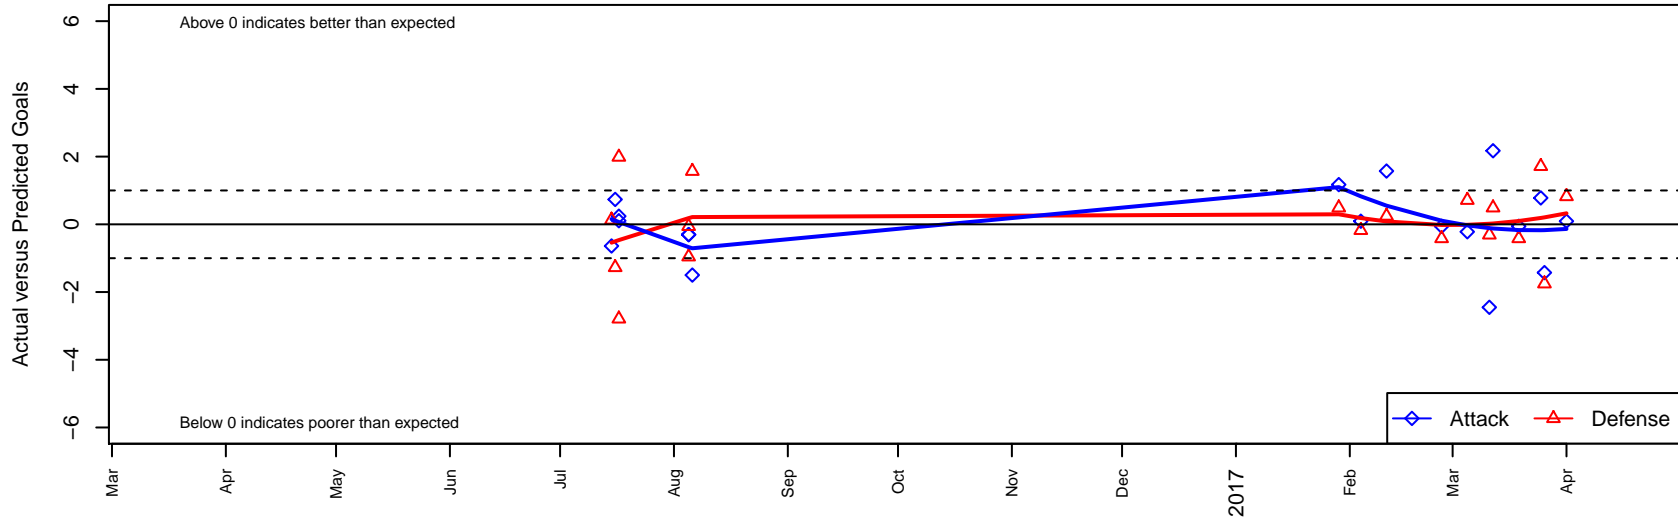

Shoreline SC Verrou G00

Shoreline, WA
 G00 total strength=1410
 attack=9.25 defense=7.43
 spr league = Win PSPL Classic 1 (00) U17

alt names used:
 SHORELINE SPORTS VERROU G00 (WA)
 Shoreline Verrou G00
 Shoreline Sports Club Verrou 00
 SHORELINE SPORTS VERROU G00

Venues played:
 2016 KITG GU17 Green
 2016 WA Rush Cup G00 Gold U17
 2016 Win PSPL Classic 1 (00) U17
 2016 WA Cup Bronze Division

Shoreline SC Verrou G00
 Dots are actual minus expected GF (blue circles) and GA (red triangles).
 Blue line is smoothed change in attack strength. Red is smoothed change in defense strength.

**attack and defense variance (black dot)
relative to other teams
and top 10 in region**

**attack and defense rating
relative to others at age
and all opponents in last 13 months**

**attack and defense rating
relative to others at age
and all opponents in last 13 months**

Performance relative to 13 month average

Performance relative to 13 month average

Distribution of opponents
 Red = Lose zone, Blue = Win zone, Green = Even
 Black line separates win/lose zones

lot. A=Neither has attack advantage, B=Opponent has both attack and defense advantage, C=Opponent has both attack and defense disadvantage, D=Both have